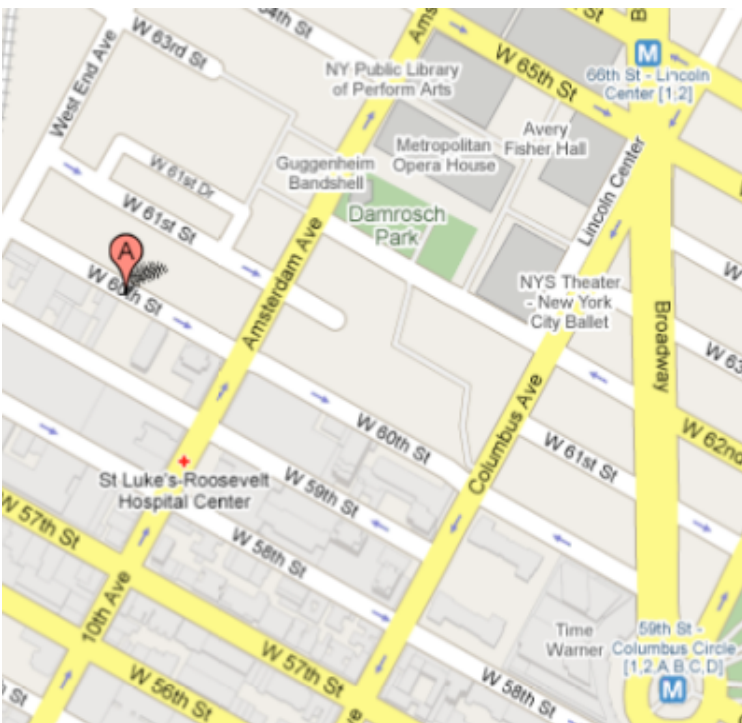

**INWOOD Dojo:** Map 108 Cooper street, NY 10034 (between W 207th and Isham street.)

Subway: A train to the last stop 207th st station. Walk north west 207<sup>th</sup> st to Cooper st.

Make a right on Cooper street, look for the CUNY building entrance.

**MAESTRO Dojo:** Map 48 West 68 street, NY 10023 (between Central Park West + Columbus Av.)

Subway: #1 train 66<sup>th</sup> street station to the Columbus Ave. Walk north, turn right on 68 street.

A,B,C train to 72 street station. Walk CPW south to 68 street. Go 48 Maestro.

**MMAC Dojo:** Map 248 West 60 street, NY 10023 (bet Westend (11<sup>th</sup>) Ave + Amsterdam (10<sup>th</sup>) Ave.)

Subway: 1, A, B, C, D train to the 59<sup>th</sup> Columbus Circle station, 3 blocks.

**MMAC 248 W 60**

**MAESTRO 48 W 68**

**MMAC Dojo:** 248 W 60 st, bet Westend Av+Amsterdam Av.  
 Subway: 1, A, B, C, D train to the 59<sup>th</sup> Columbus Circle station. Go to west 60<sup>th</sup> st. to 248 west, MMAC entrance is on your left.